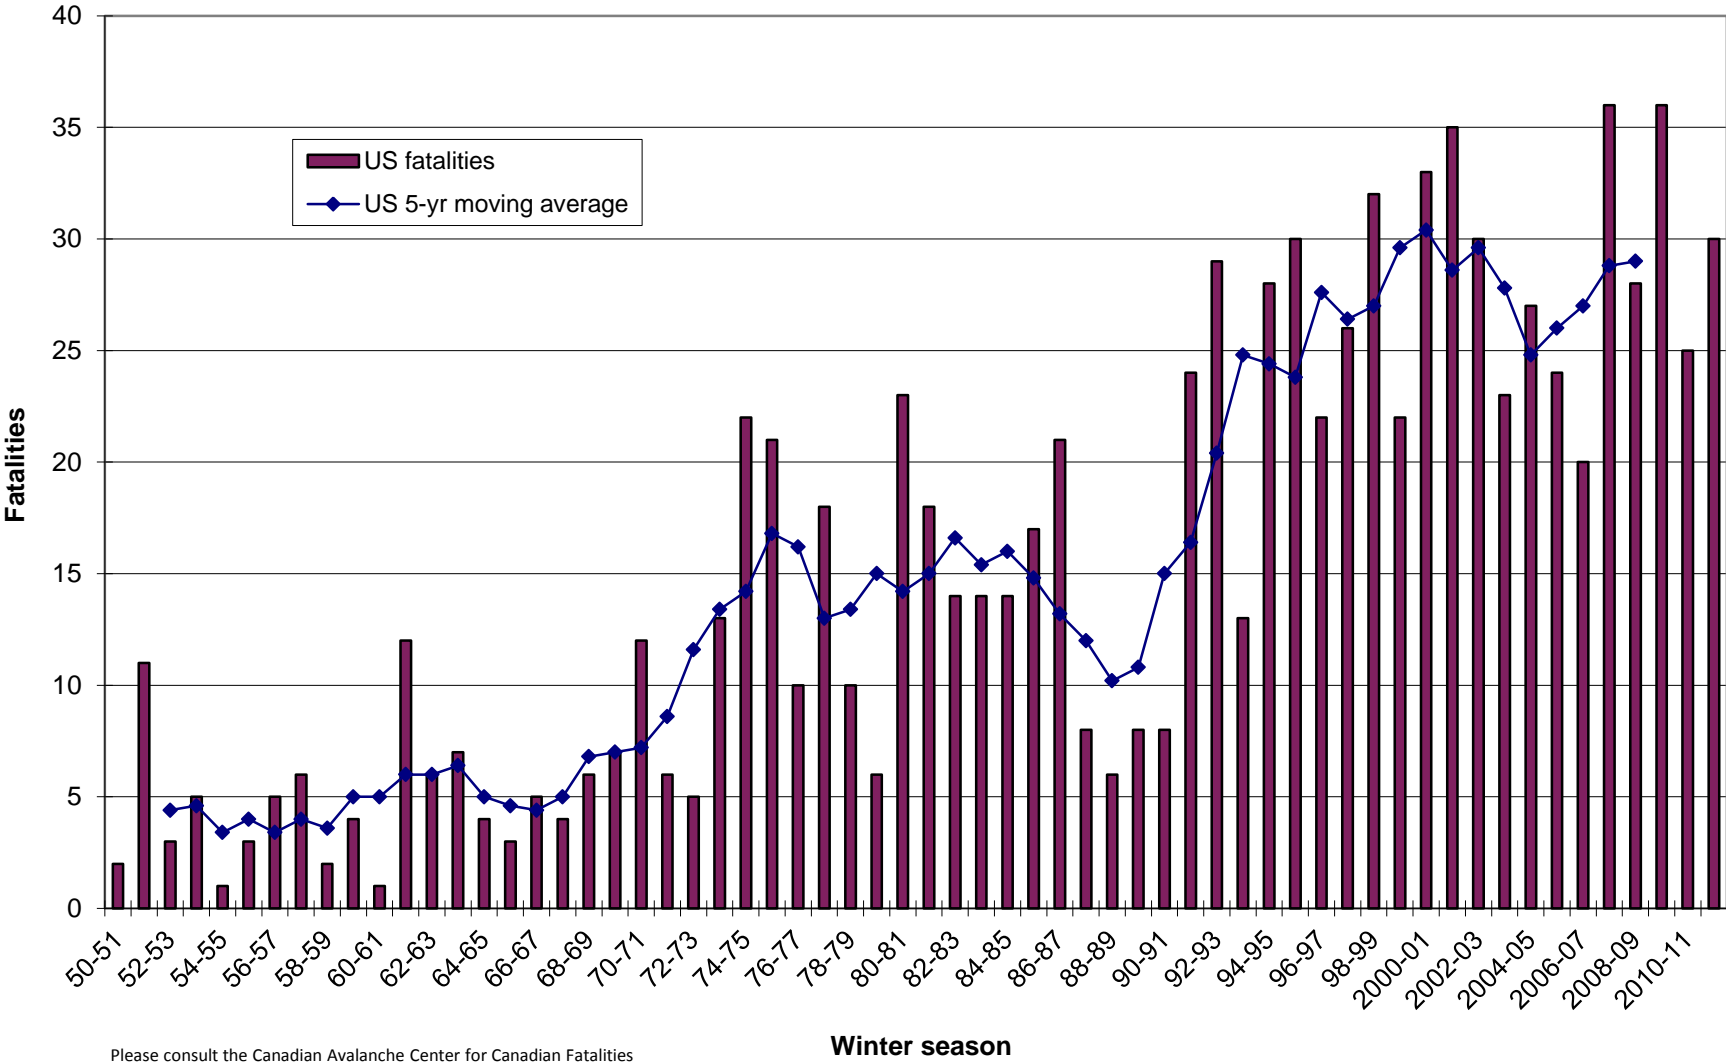

# US Annual Avalanche Fatalities 1950-51 to 2010/12 (data to 1 April 2012)

Please consult the Canadian Avalanche Center for Canadian Fatalities