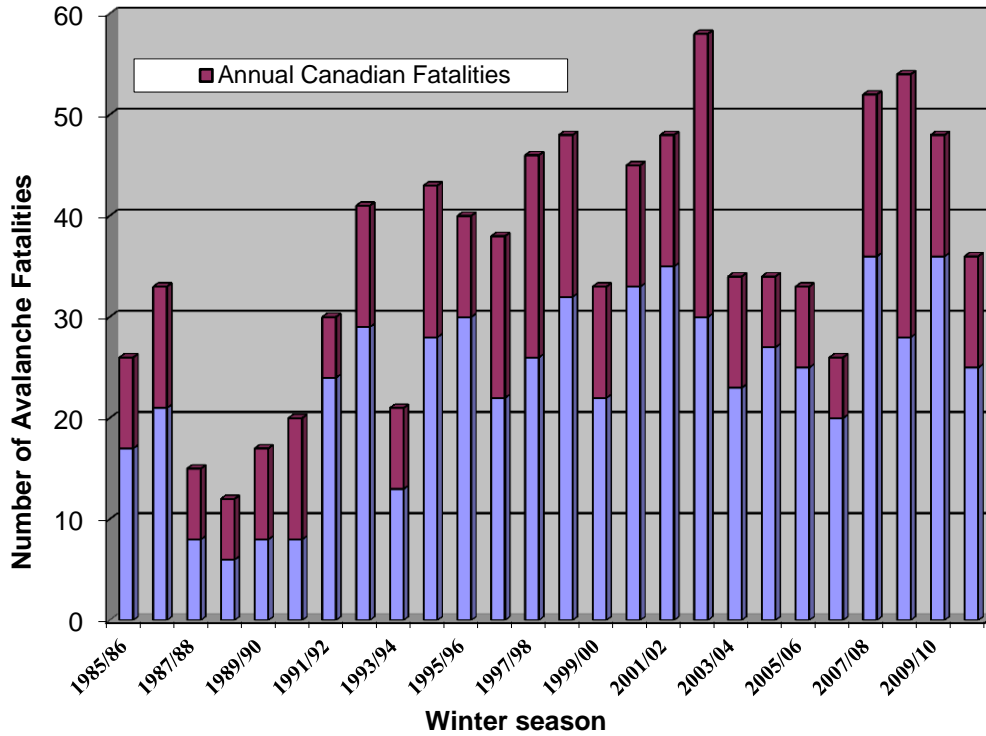

Annual North American Avalanche Fatalities, 1985-2011

Annual North American Avalanche Fatalities
1985-2011 (data through June 1, 2011)

Data courtesy [NWAC](#), [CAIC](#) and [WWAN](#)

([Northwest Weather and Avalanche Center](#); [Colorado Avalanche Information Center](#); and [WestWide Avalanche Network](#))